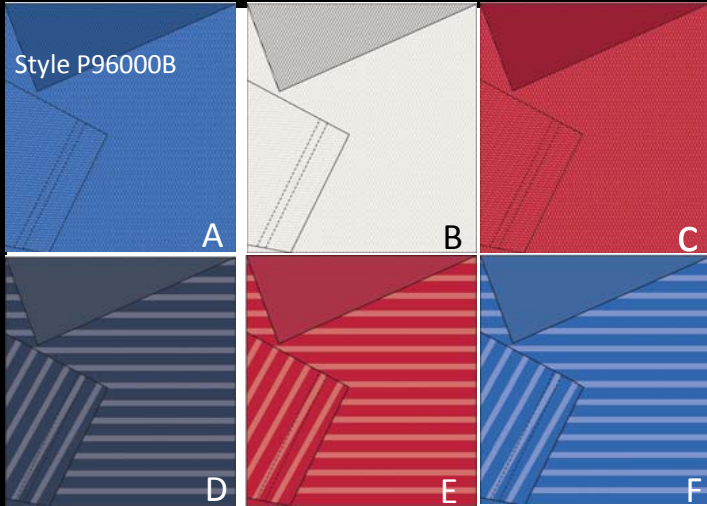

# Patriot Golf 2010 Fashion Offering

Patriot Golf Performance Shirts - EcoTec bamboo-charcoal micro poly

Style P96000B

A

B

C

D

E

F

Style P96800B

A

B

C

D

E

Patriot Golf Tee Shirts - Style 08000B

|              |   |  |  |  |  |  |  |  |  |  |                         |  |                    |  |
|--------------|---|--|--|--|--|--|--|--|--|--|-------------------------|--|--------------------|--|
| <b>NOTES</b> | All orders shipped with Patriot Golf Lables, Hangtags and Embroidery on Left Chest. |  |  |  |  |  |  |  |  |  | <b>KEY</b>              |  |                    |  |
|              |   |  |  |  |  |  |  |  |  |  | LC = Left Chest         |  | COR = Coordinate   |  |
|              |   |  |  |  |  |  |  |  |  |  | LS = Left Sleeve        |  | TON = Tonal        |  |
|              |   |  |  |  |  |  |  |  |  |  | BY = Back Yoke          |  | TOT = Tone on Tone |  |
|              |   |  |  |  |  |  |  |  |  |  | BRP = Back Right Pocket |  | CC = Club Colors   |  |