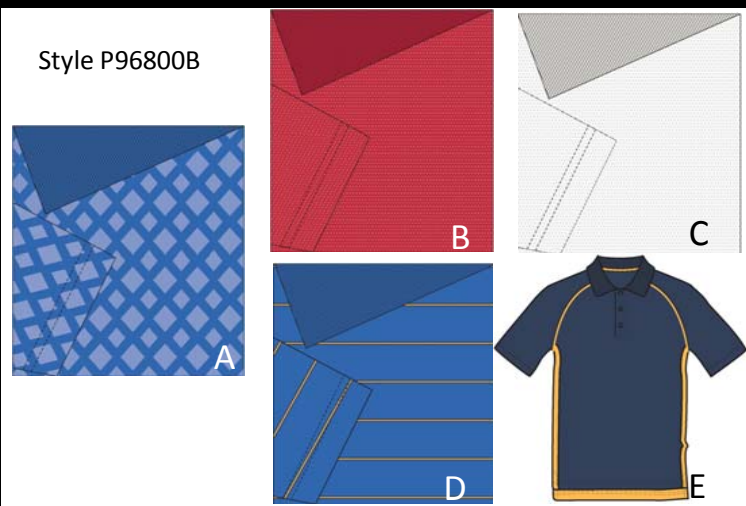

Style P96800B